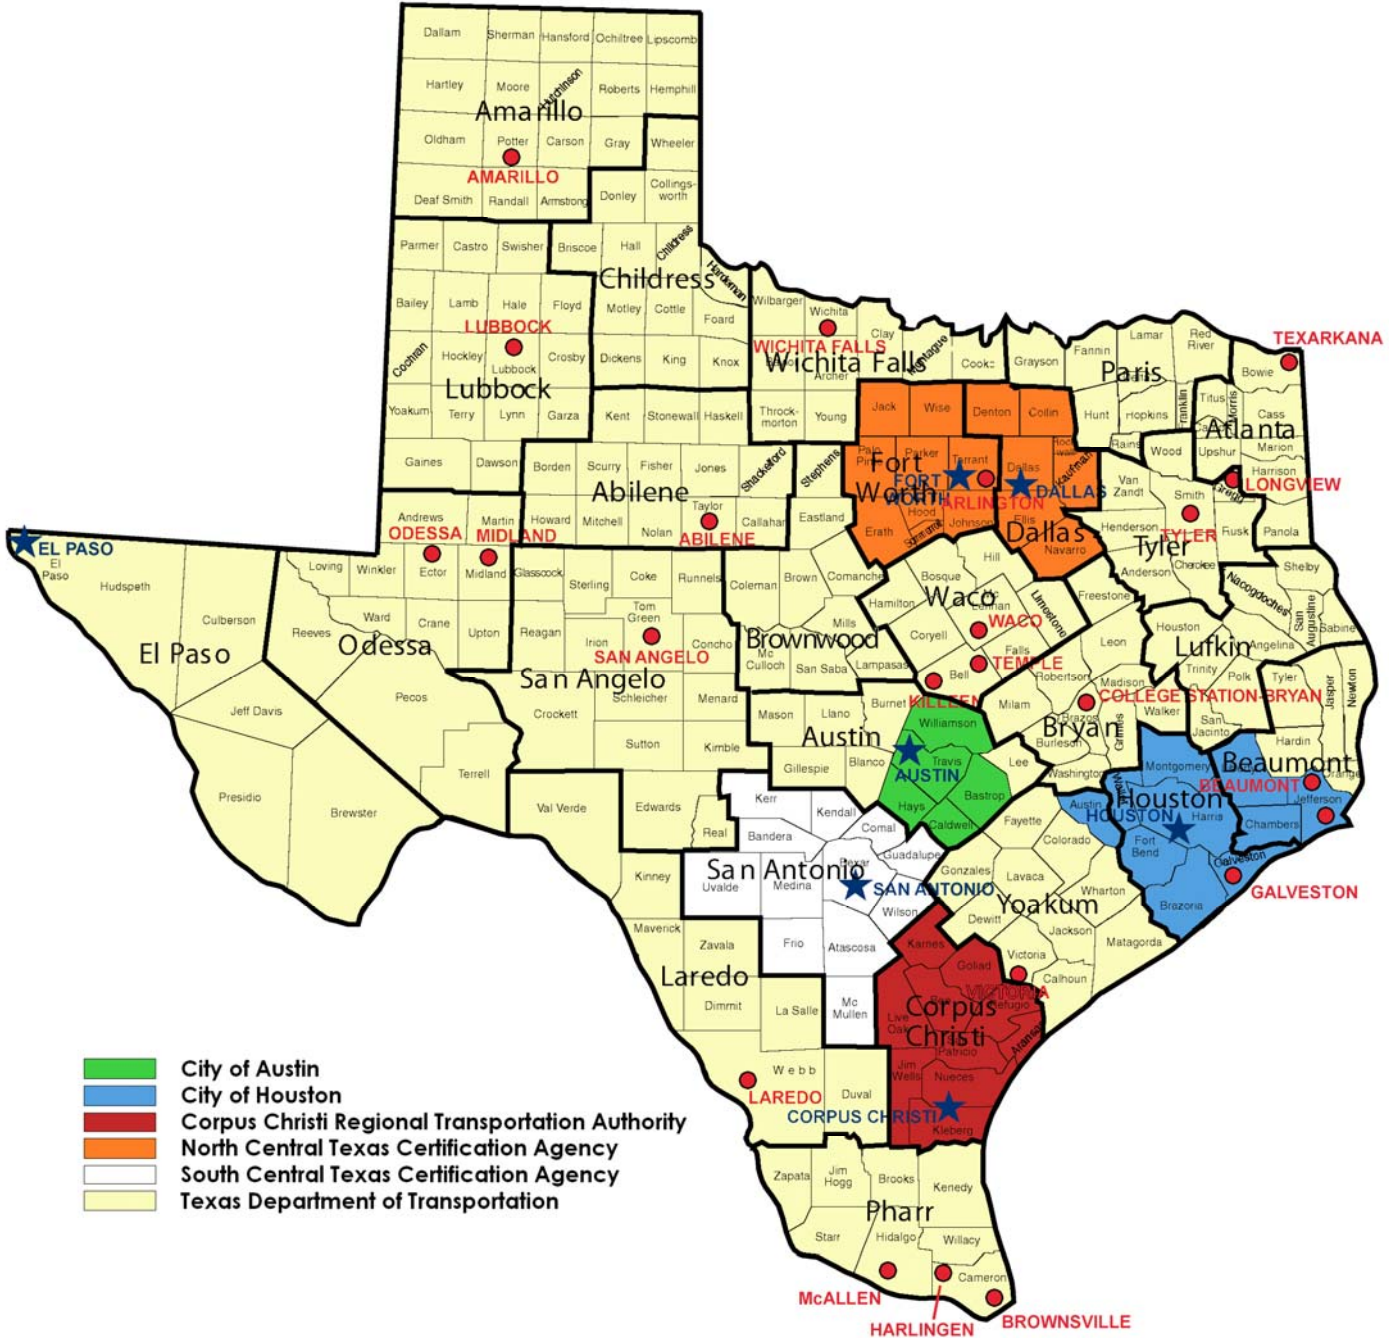

Texas Unified Certification Program Certifying Agency Region Map

- City of Austin
- City of Houston
- Corpus Christi Regional Transportation Authority
- North Central Texas Certification Agency
- South Central Texas Certification Agency
- Texas Department of Transportation